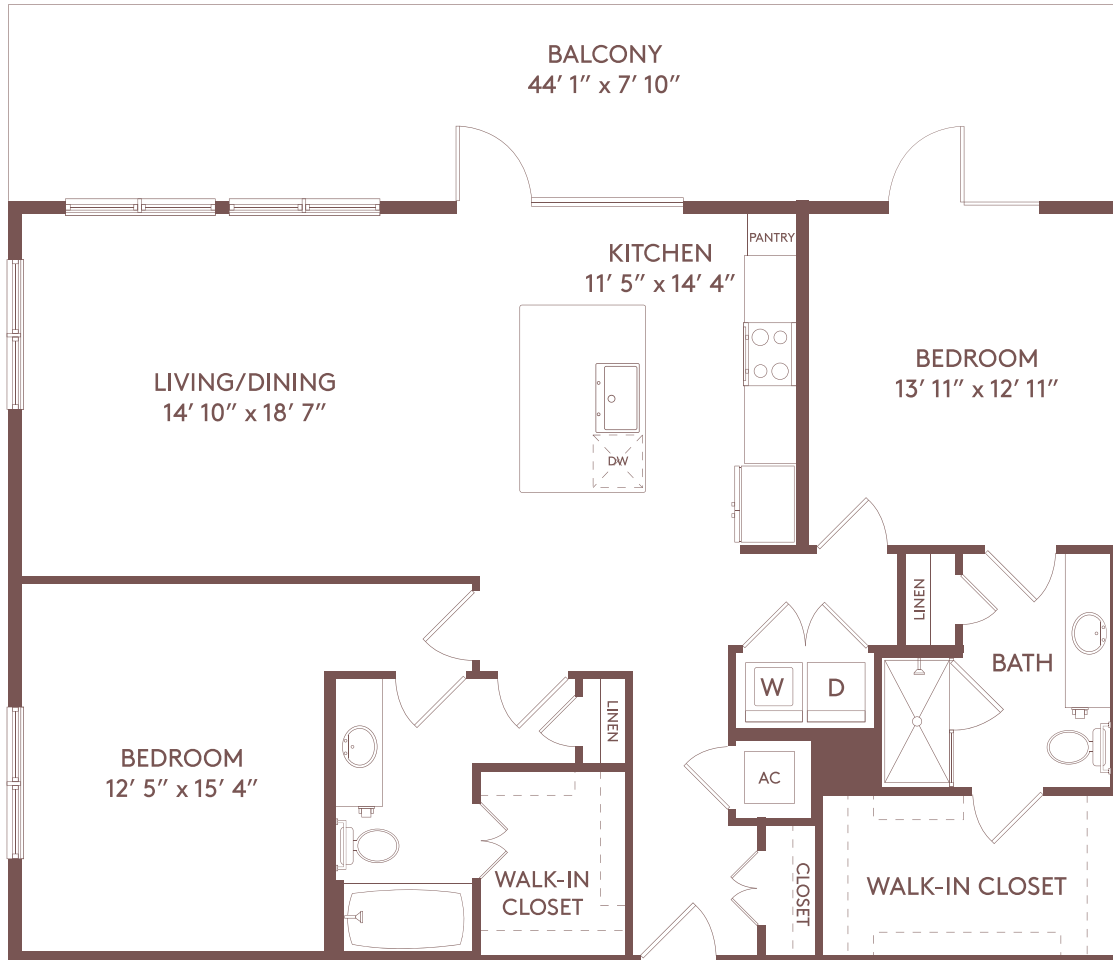

B8

2 BED / 2 BATH

1330

SQ. FT.

THE FLATS AT
RIVER NORTH

1011 Broadway Street | San Antonio, TX 78215

www.flatsrivernorth.com

Floor plans are artist's rendering. All dimensions are approximate. Actual product and specifications may vary in dimension or detail. Not all features are available in every apartment. Prices and availability are subject to change. Please see a representative for details.