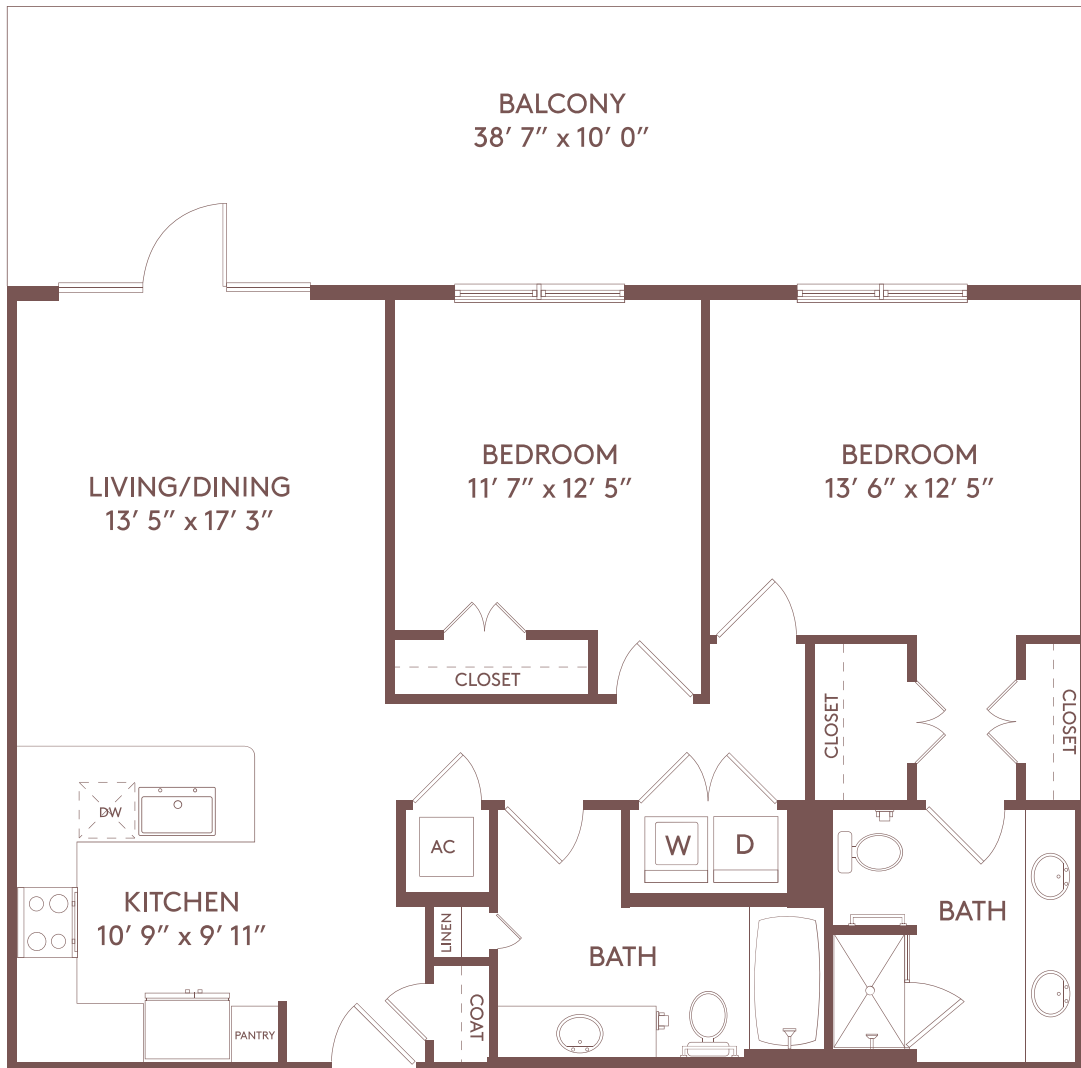

B2

2 BED / 2 BATH

1080

SQ. FT.

THE FLATS AT
RIVER NORTH

1011 Broadway Street | San Antonio, TX 78215

www.flatsrivernorth.com

Floor plans are artist's rendering. All dimensions are approximate. Actual product and specifications may vary in dimension or detail. Not all features are available in every apartment. Prices and availability are subject to change. Please see a representative for details.